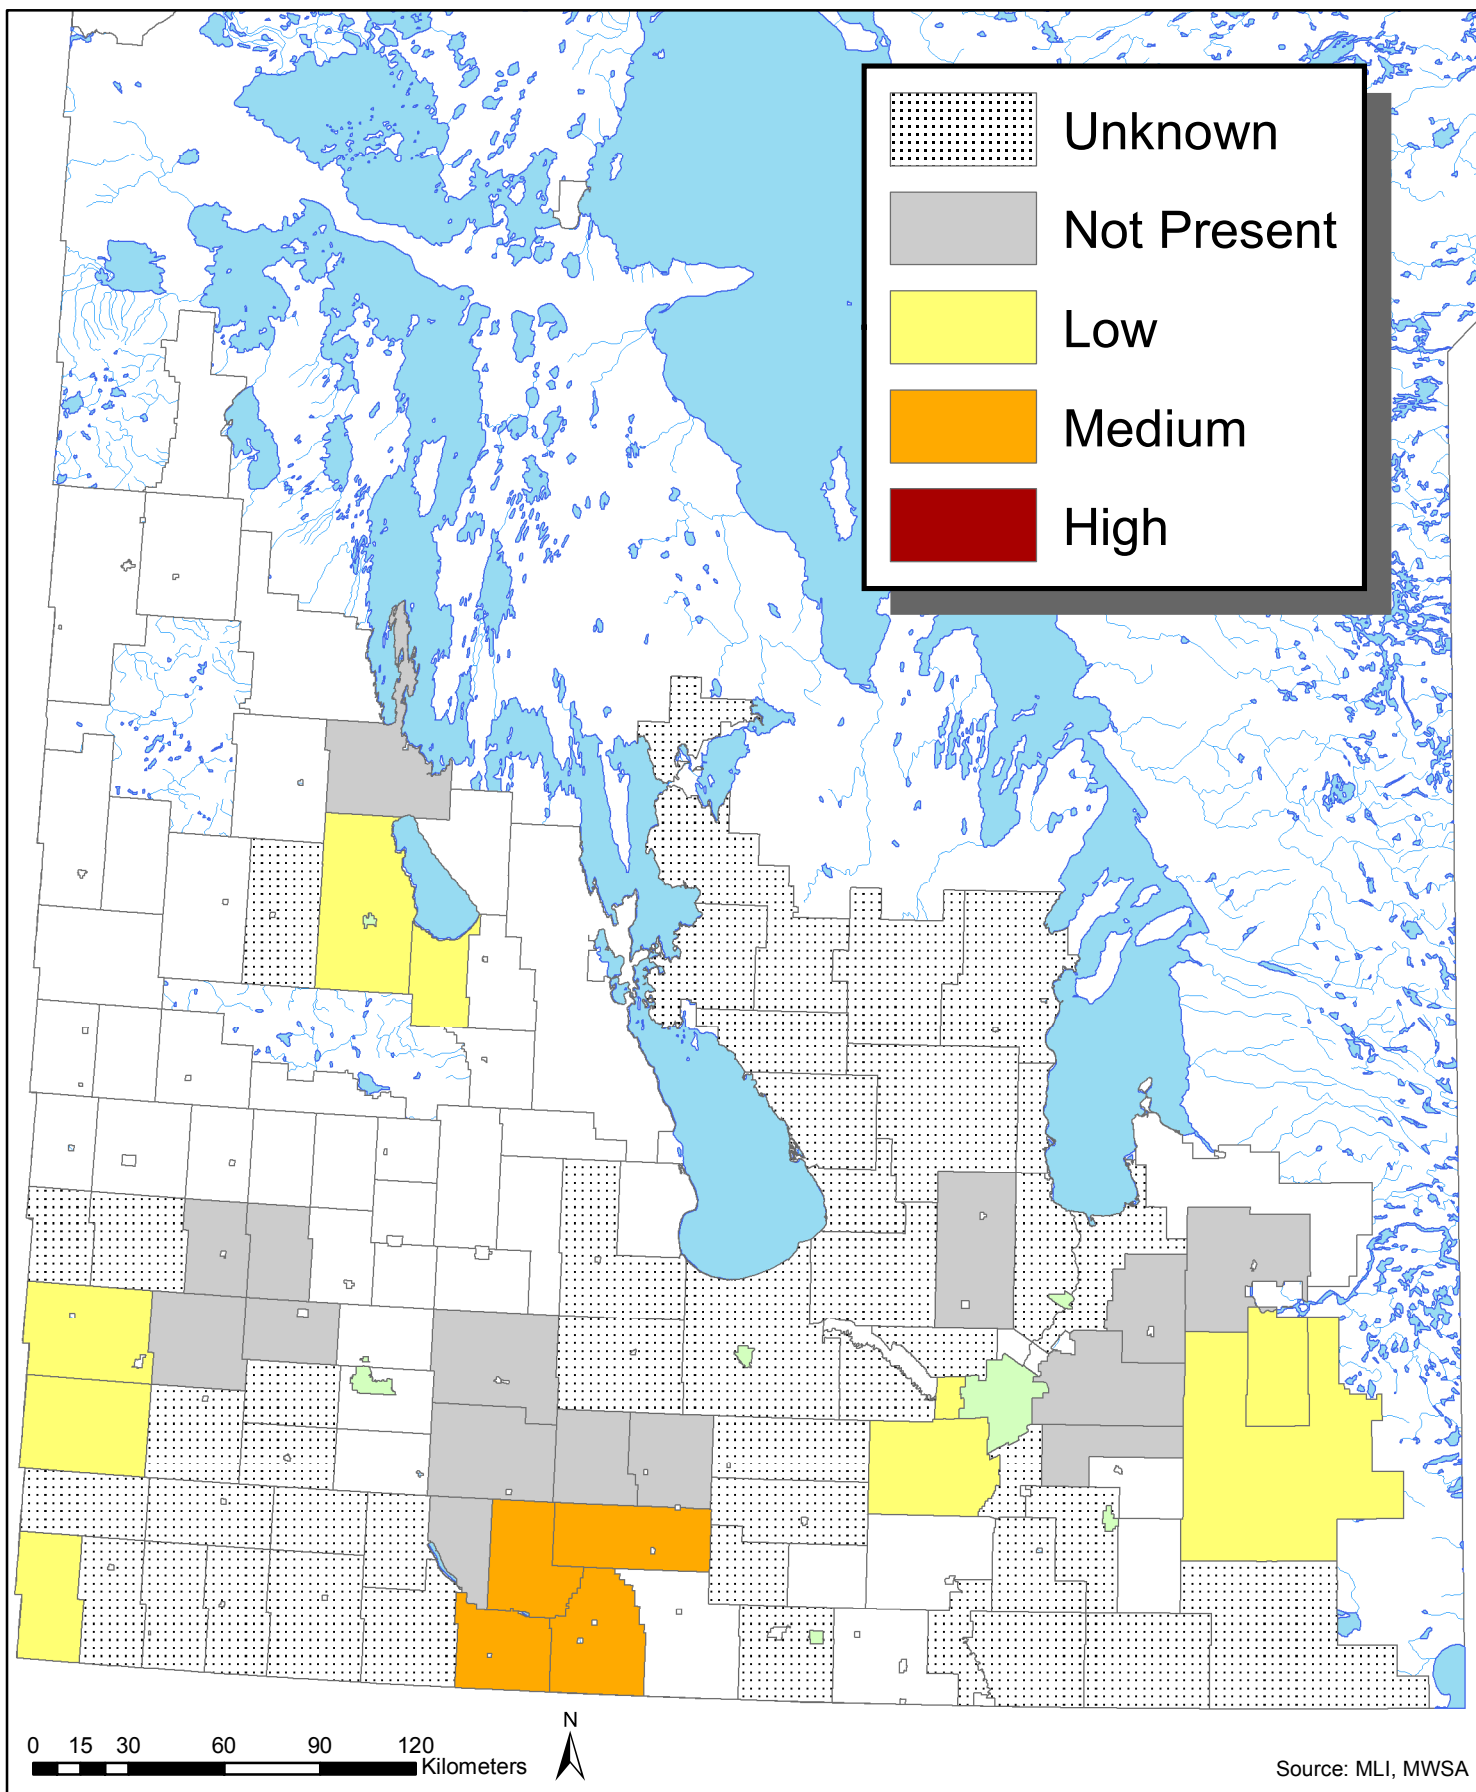

Blueweed (*Echium vulgare*) Infestation in Manitoba Municipalities in 2010

Source: MLI, MWSA

Invasive Species Council of Manitoba
www.invasivespeciesmanitoba.com
(204) 232-6021